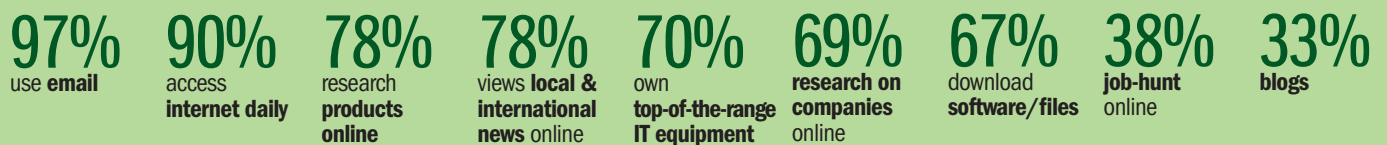

FRONT PAGE ADS		INSIDE/KEY SECTION PAGE ADS	
TOP BANNER AD 728 x 90 pixels (size 30K)	RM 9,000 weekly	TOP BANNER AD 728 x 90 pixels (size 30K)	RM 3,000 weekly
CENTRE BANNER AD 478 x 90 pixels (size 30K)	RM 4,500 weekly	RIGHT TOWER BANNER 240 x 120 pixels (size 30K)	RM 2,000 weekly
RIGHT BUTTON AD 120 x 120 pixels (size 20K)	RM 3,000 weekly	CENTRE BANNER AD 478 x 90 pixels (size 30K)	RM 1,500 weekly
		RIGHT BUTTON AD 120 x 120 pixels (size 20K)	RM 1,000 weekly

THE SUN READERS ARE TECH SAVVY & CONNECTED

70% STRONGLY AGREE THAT THESUN:

- IS MALAYSIA'S "THOUGHT-LEADER"
- IS CREDIBLE
- IS THOUGHT-PROVOKING COVERAGE
- REFLECTS ISSUES & CONCERNS
- PROVIDES IN-DEPTH ANALYSES
- HAS OPINION-LEADING COLUMNISTS